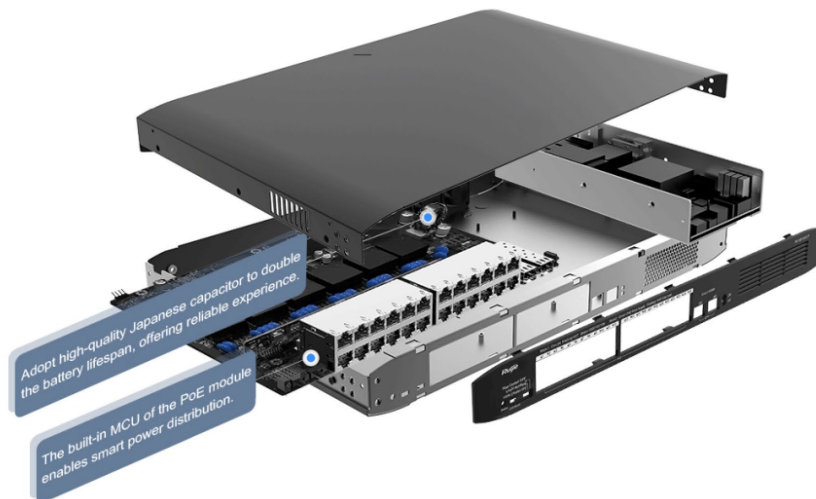

Better Quality Design

Strict standards in PCB design and component selection