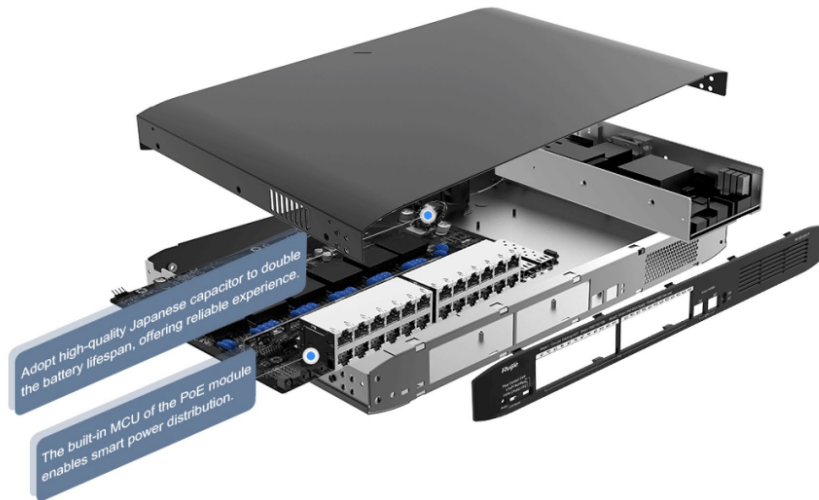

Better Quality Design

Strict standards in PCB design and component selection