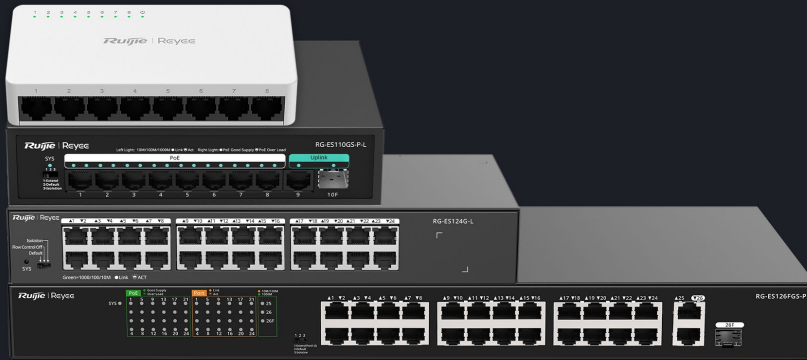

Highlight Features

New RG-ES0 RG-ES100 Series Unmanaged switch