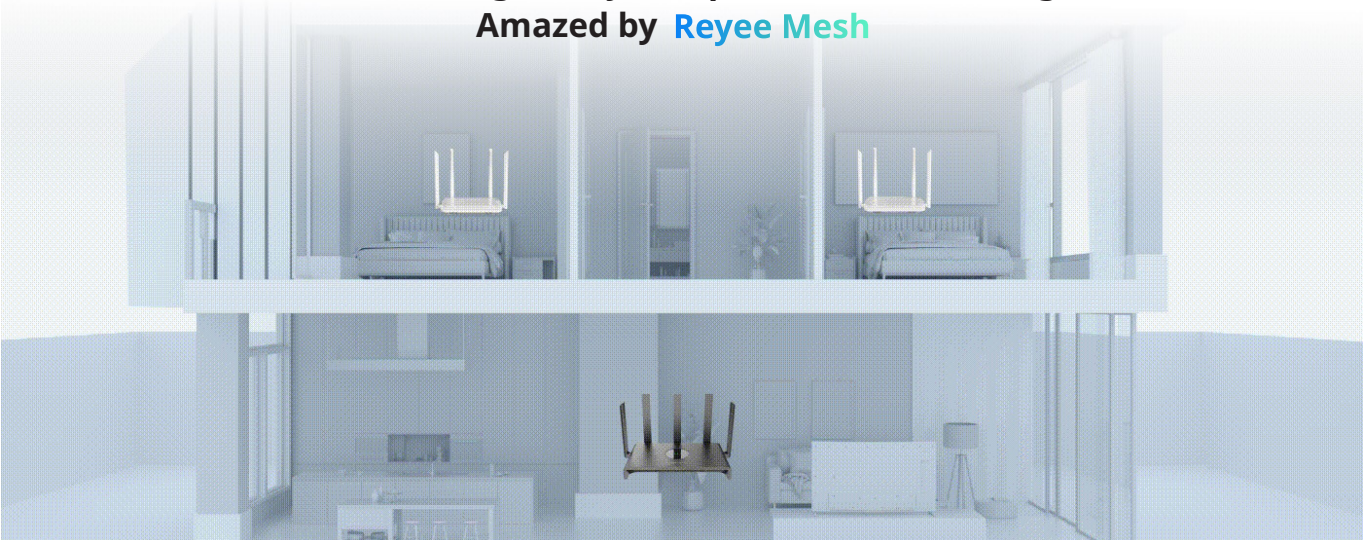

Highlight Features

The image shows the back panel of a black Ruijie router. On the left, there are three Ethernet ports labeled 1, 2, and 3/PoE. On the right, there is a yellow WAN port, a DC power jack, a Reset button, and a Mesh button. Blue lines connect the WAN port to a label 'Gigabit WAN Ports' and the LAN ports to a label 'Gigabit LAN Port'.

Gigabit Upgrade ! 10 x Faster !

Boasting Gigabit Ethernet ports, including 1 WAN and 4 LAN, this powerhouse router accelerates your internet up to a staggering 10 times faster than regular Ethernet connections.

Full Coverage, Easy Setup, Seamless Roaming Amazed by **Reyee Mesh**

Advanced functions make your network

Simpler

Safer

Agiler