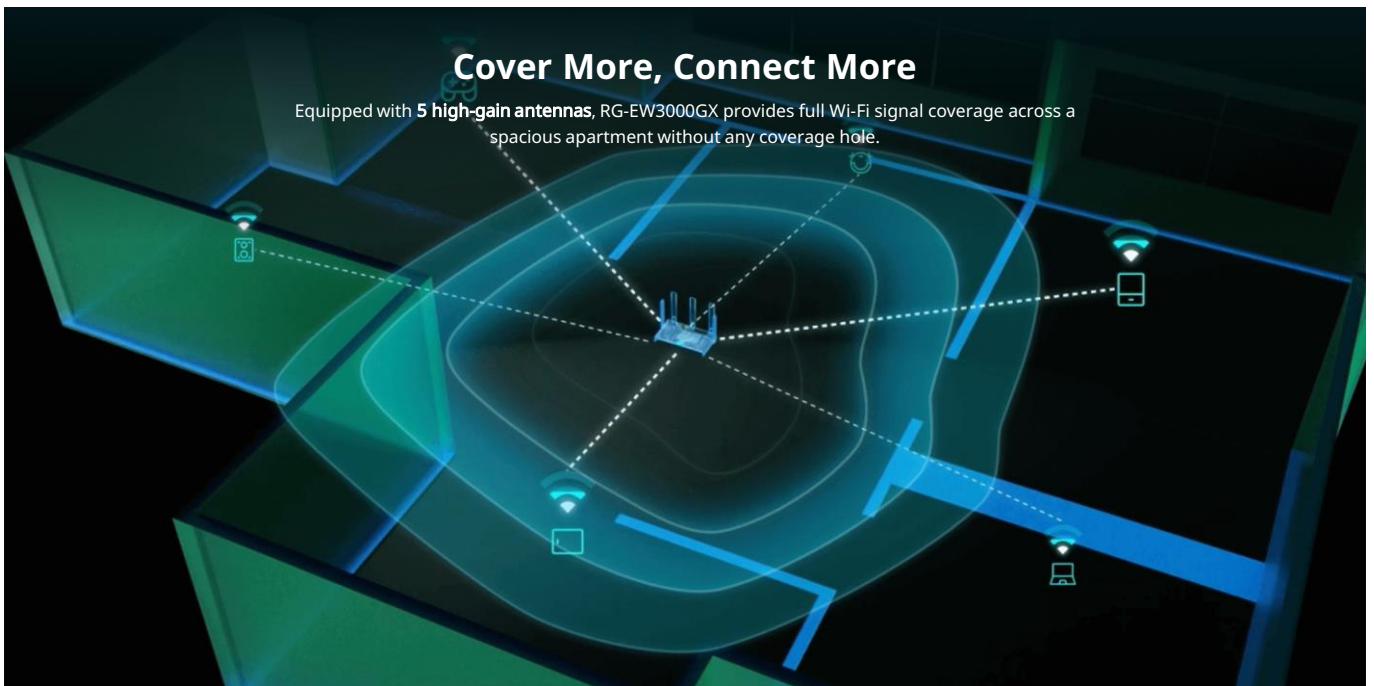

5 Gigabit
Ethernet Ports

5 High-Gain
Antennas

160 MHz
Bandwidth

Achieving Ultra-High Speed with 160MHz Bandwidth

Surpassing expectations, RG-EW3000GX supports **160MHz bandwidth**. Your network can effortlessly achieve a stable **900+ Mbps** ultra-high-speed transmission.

Highlight Features

Double WAN Ports, Double the Speed

With support for dual-gigabit access and the ability to aggregate bandwidth for a total throughput of over **1.6 Gbps**.

Load Balancing

Link Aggregation

Multi-ISP Lines

Cover More, Connect More

Equipped with **5 high-gain antennas**, RG-EW3000GX provides full Wi-Fi signal coverage across a spacious apartment without any coverage hole.

Highlight Features

Reyee Mesh, Easy Network Expansion

With Reyee Mesh, you do not need to worry about coverage holes anymore. Reyee Mesh ✓s the interconnection of all Reyee Wi-Fi 5 and Wi-Fi 6 home routers to set up a network that enables **seamless roaming** and **unified management**.