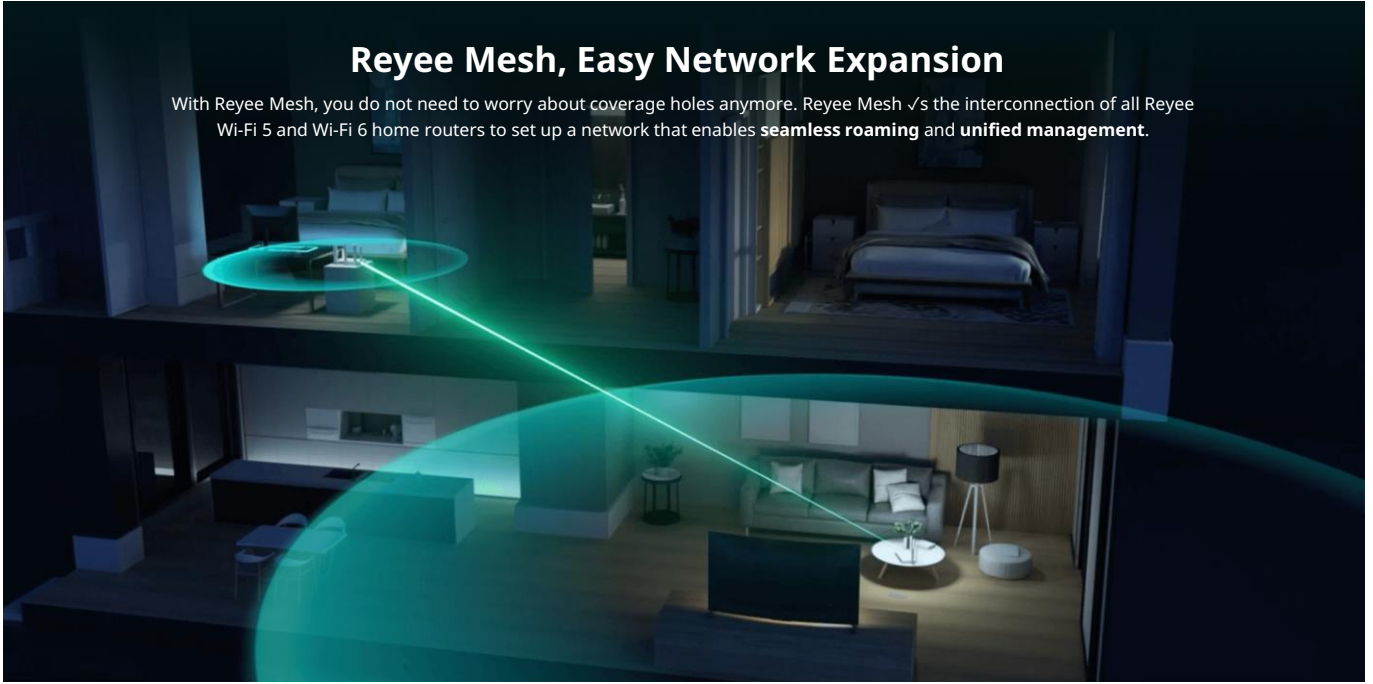

Multi-ISP Lines

Cover More, Connect More

Equipped with **5 high-gain antennas**, RG-EW3000GX provides full Wi-Fi signal coverage across a spacious apartment without any coverage hole.

Highlight Features

Reyee Mesh, Easy Network Expansion

With Reyee Mesh, you do not need to worry about coverage holes anymore. Reyee Mesh ✓s the interconnection of all Reyee Wi-Fi 5 and Wi-Fi 6 home routers to set up a network that enables **seamless roaming** and **unified management**.