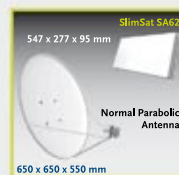

One for Two

The new SlimSat SA62 is the satellite antenna with integrated Twin LNB for connection of two satellite receivers. This new model is as efficient as a 65 cm satellite dish, but fits harmoniously and nearly inconspicuously everywhere. Your new SlimSat is rapidly and easy to install, wherever you want it at the house, wall or balcony. And since SlimSat is portable, it is ideal for vacation and camping.

Input Satellite Frequency: 10.7 – 12.75 GHz
Polarisation: Dual Linear (Horizontal & Vertical)
Antenna Gain: 33.7 dBi at 12.7 GHz
Dimensions (W x H x D): 54.7 x 27.7 x 9.5 cm
LNB: Twin LNB integrated
LNB Output Frequency: 950 – 1,950 / 1,100-2,150 MHz
Operating Temperature: -30° C ~ +60° C
Weight: 4.5 kg (gross); 2.7 kg (net)
EAN code SlimSat SA62: 8717 185 445 060

- Exceptional: Satellite antenna with integrated Twin LNB
- Simple: Installation within a few minutes, wherever wanted
- Versatile: Mounting on wall, balcony or antenna mast
- Convenient: Portable for use on vacation, camping ...
- Slim: efficiency of a 65 cm satellite dish in 54.7 x 27.7 x 9.5 cm (W x H x D)
- Discreet to fit to the house and townscape
- High effectiveness: For all major satellites, such as ASTRA, HOT BIRD, etc. within the limits of their footprint (min. EIRP 49 dBm)