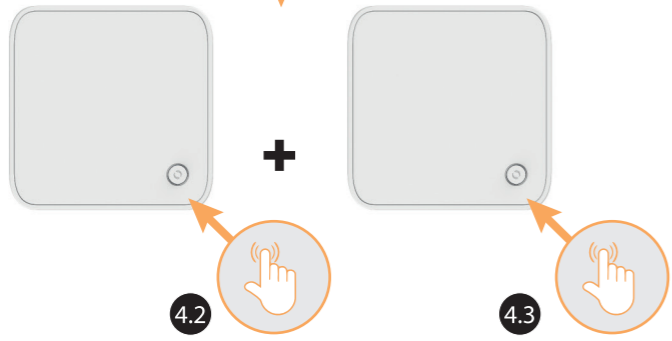

MP-0000067365

www.strong.tv

3

4

5

← → ↻ | <http://atria1200.mesh>

Please enter username and password

admin