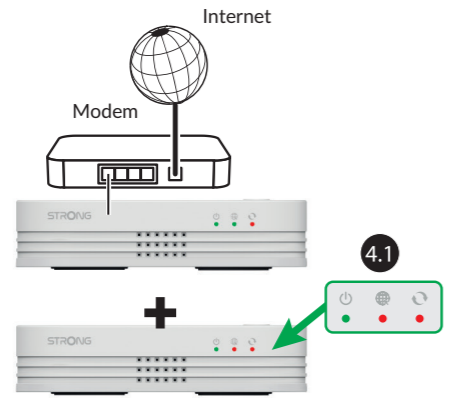

4

5

← → ↻ | <http://atria1200.mesh>

Please enter username and password

admin

Username Password Login

ATRIA Mesh App

2