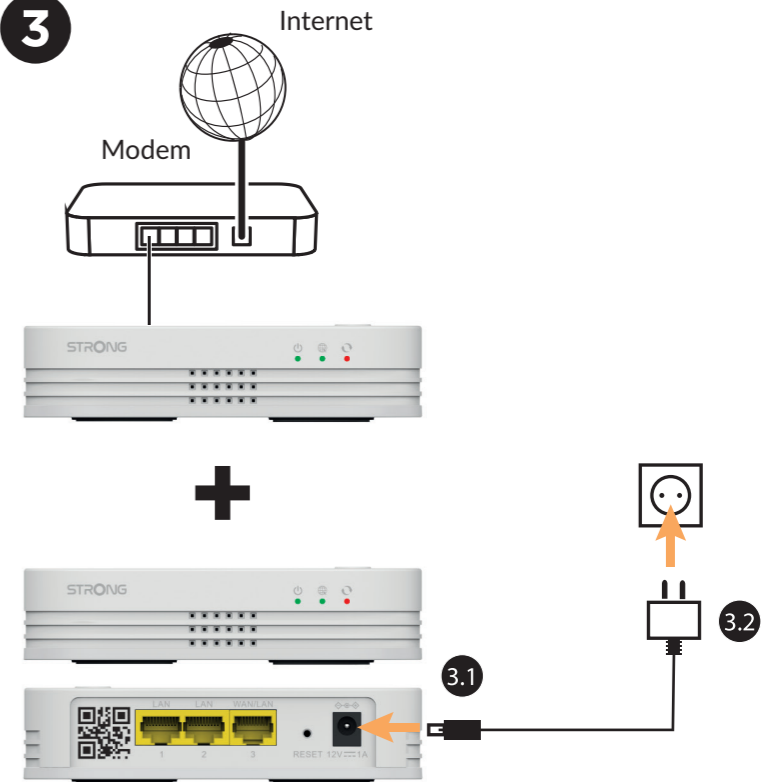

MP-0000067365

www.strong.tv

3

4

5

← → ↻ | <http://atria1200.mesh>

Please enter username and password

admin